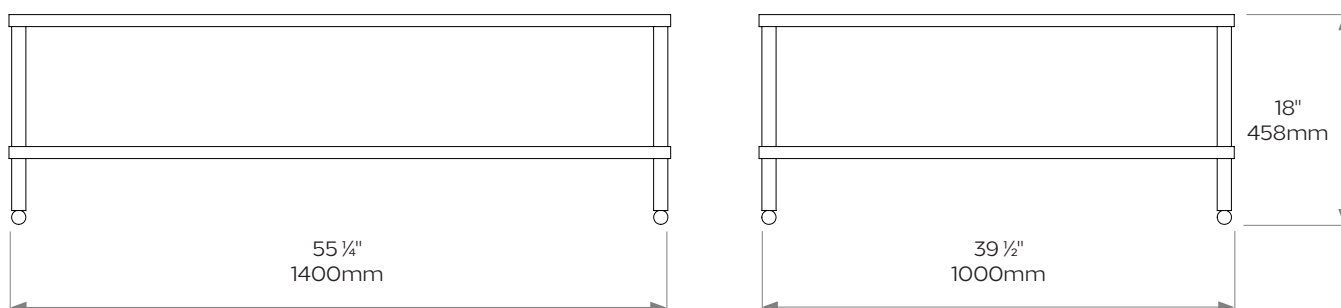

The rectangular shape and number of shelves can also be modified to create a piece of bespoke furniture completely tailored to your project.

DIMENSIONS

Height: 18"/458mm

Width: 55 ¼"/1400mm

Depth: 39 ½"/1000mm

Weight 40kg/88lbs

Care instructions: Simply dust regularly with a clean soft cloth. Care should be taken not to use abrasives of any kind.

Product code T027/IH/OS

Due to the hand-crafted nature of some products, stated dimensions may have a tolerance of $\pm 1/4"/6\text{mm}$.
If tighter tolerances are required for a specific installation, please state on your enquiry