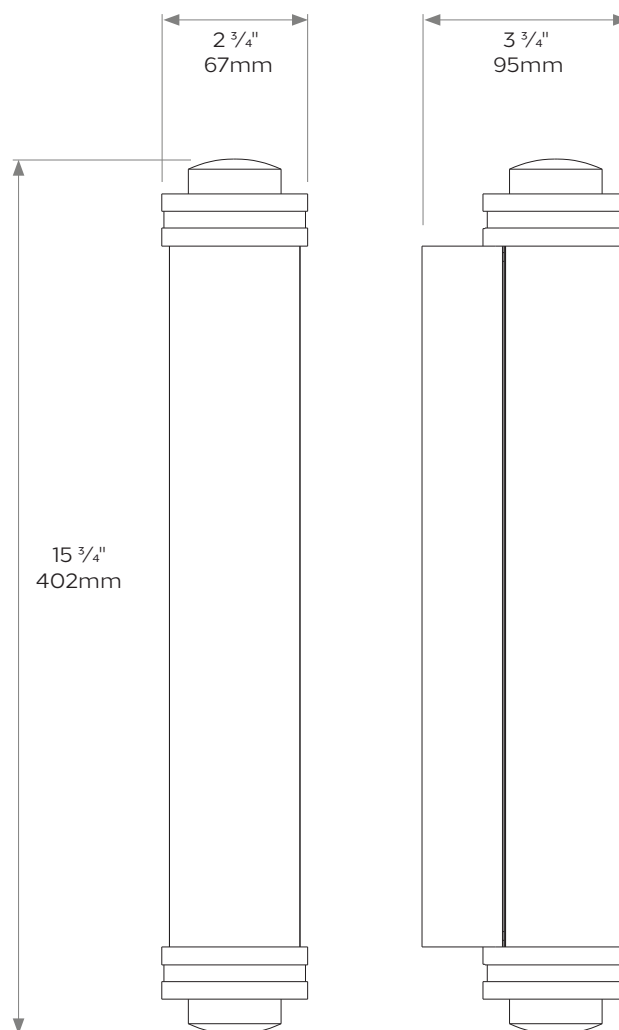

Our Shot Light range is also available in small and large sizes, and with alternative shade profiles.

DIMENSIONS

Height: 15 ³/₄" / 402mm

Width: 2 ³/₄" / 67mm

Projection: 3 ³/₄" / 95mm

BULB TYPE

UK 2500k LED Strip or 2700k

EU 2500k LED Strip or 2700k

US 2500k LED Strip or 2700k or incandescent bulbs

Weight 4kg/8.8lbs

Care instructions: Simply dust regularly with a clean soft cloth. Care should be taken not to use abrasives of any kind.

Product code WL055(M)

Due to the hand-crafted nature of some products, stated dimensions may have a tolerance of $\pm 1/4"/6\text{mm}$.
If tighter tolerances are required for a specific installation, please state on your enquiry