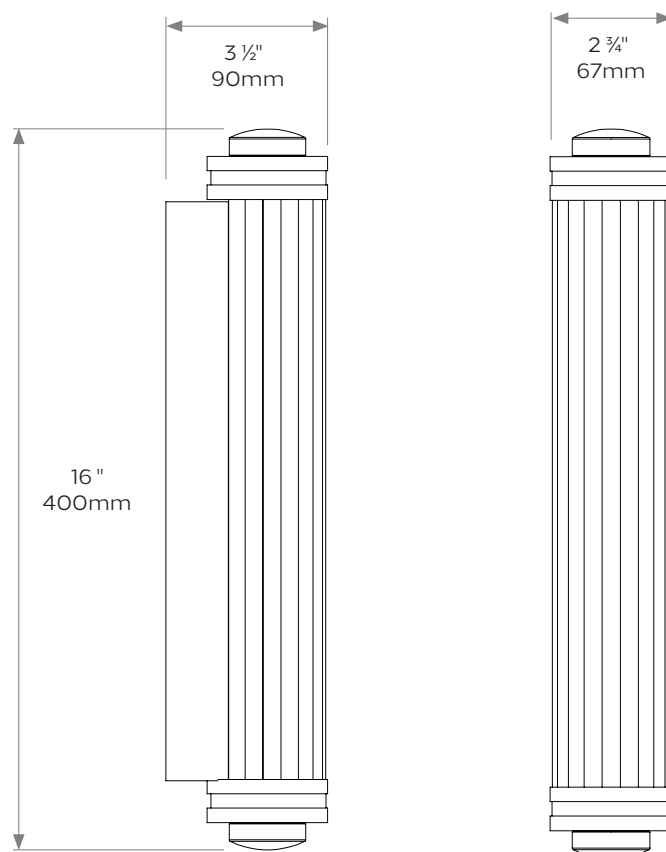

Shown here in our Dark Bronze finish and also available in any of our standard finishes. Our Shot Light range is also available in small and large sizes and with alternative shade profiles.

DIMENSIONS

Height: 16"/400mm

Width: 2 3/4"/67mm

Projection: 3 1/2"/90mm

BULB TYPE

UK 2500k LED Strip or 2700k

EU 2500k LED Strip or 2700k

US 2500k LED Strip or 2700k or incandescent bulbs

Weight 6.3kg/13.8lbs

Care instructions: Simply dust regularly with a clean soft cloth. Care should be taken not to use abrasives of any kind.

Product code WL030(L)

Due to the hand-crafted nature of some products, stated dimensions may have a tolerance of $\pm 1/4"/6\text{mm}$.
If tighter tolerances are required for a specific installation, please state on your enquiry