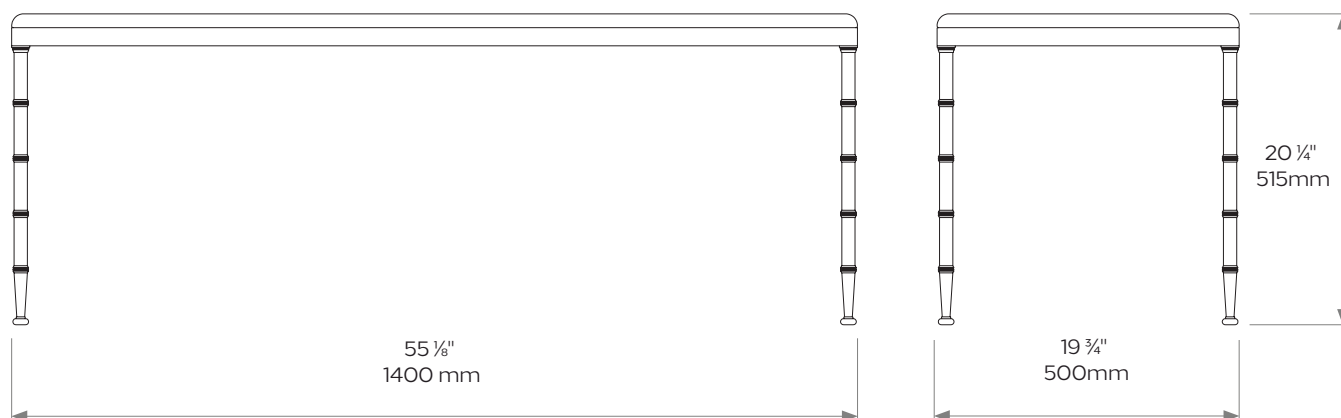

DIMENSIONS

Height: 20 ¼"/515mm

Width: 55 ⅞"/1400 mm

Depth: 19 ¾"/500mm

Weight 12kg/26lbs

Care instructions: Simply dust regularly with a clean soft cloth. Care should be taken not to use abrasives of any kind.

Product code S001

Due to the hand-crafted nature of some products, stated dimensions may have a tolerance of $\pm 1/4"/6\text{mm}$.
If tighter tolerances are required for a specific installation, please state on your enquiry