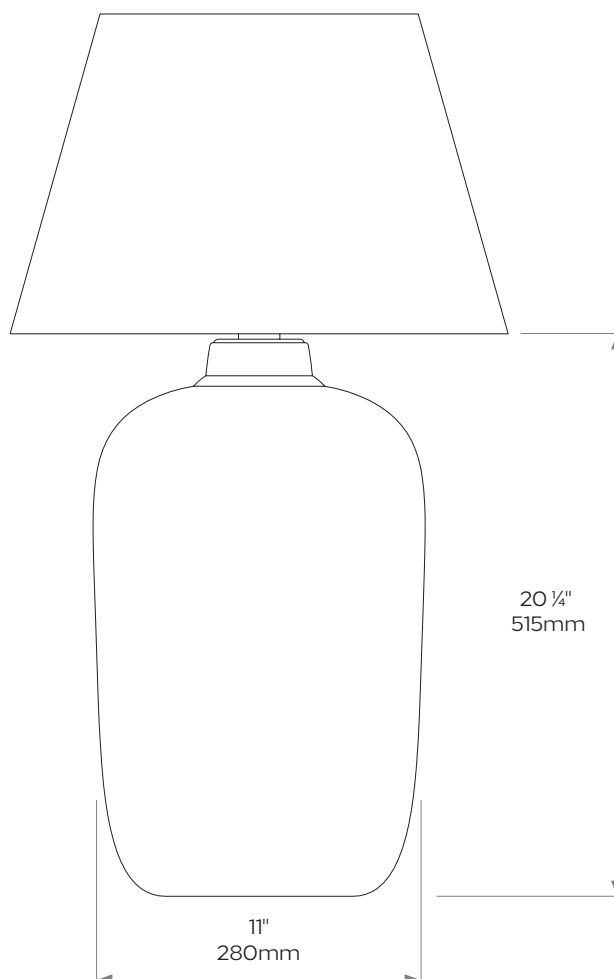

The metal top can also be specified in any of our standard finishes.

DIMENSIONS

Height: 20 ¼"/515mm

Width: 11"/280mm

BULB TYPE

UK E27 2m flex - switch 300mm from base - black or white switch - black or white plug

EU E27 2m flex - switch 300mm from base - black or white switch - black or white euro plug

US E26 Turn key if no switch on bulb holder - inline switch - 2m flex - switch 300mm from base - black or white 2 pin plug

Weight 7kg/15.5lbs

Care instructions: Simply dust regularly with a clean soft cloth. Care should be taken not to use abrasives of any kind.

Product code TLO24

Due to the hand-crafted nature of some products, stated dimensions may have a tolerance of $\pm 1/4"/6\text{mm}$.
If tighter tolerances are required for a specific installation, please state on your enquiry