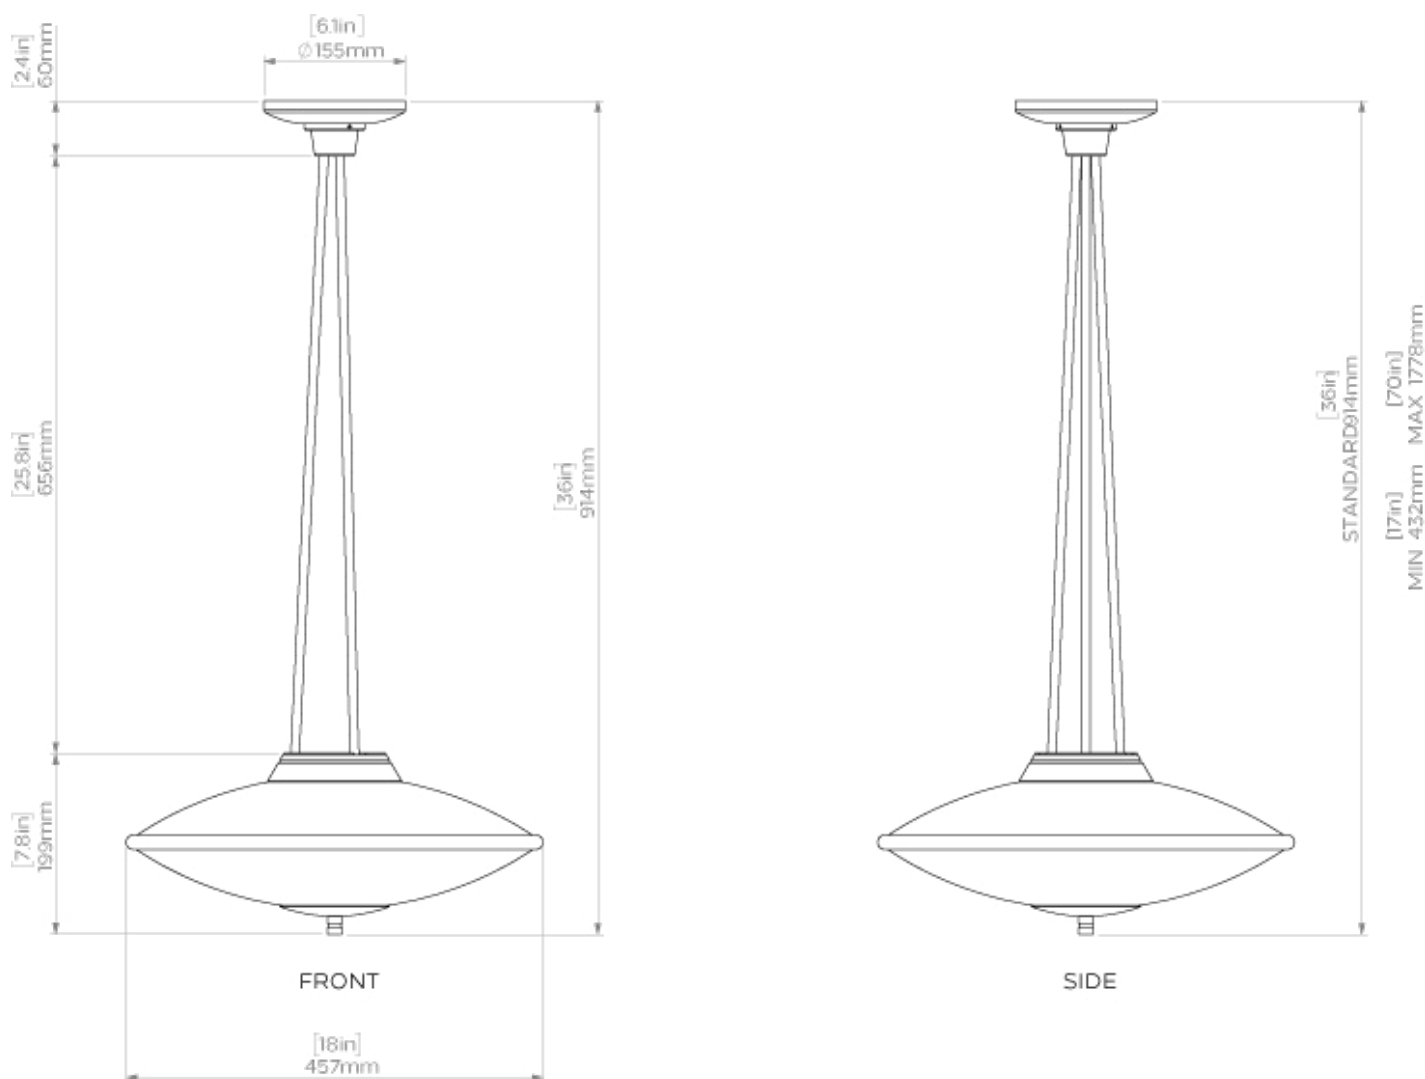

ROSWELL PENDANT

PRODUCT CODE

HL037

DIMENSIONS

Height: 914mm/36"

Width: 457mm/18"

WEIGHT

10KG / 22LBS

BULB TYPE

UK 4x B15 LED, 2700K, E14, 220V, 25W per bulb

EU 4x B15 LED, 2700K, E14, 220V, 25W per bulb

US 4x B15 LED, 2700K, E12, 120V, 25W per bulb

Damp location specification available upon request.

OPTIONS

Metal finishes

Available in all Collier Webb's standard metal finishes.

CARE INSTRUCTIONS

Simply dust regularly with a clean soft cloth.

Care should be taken not to use abrasives of any kind.

Due to the hand-crafted nature of some products, stated dimensions may have a tolerance of $\pm 1/4"/6\text{mm}$.
If tighter tolerances are required for a specific installation, please state on your enquiry

COLLIER WEBB

COLLIERWEBB.COM