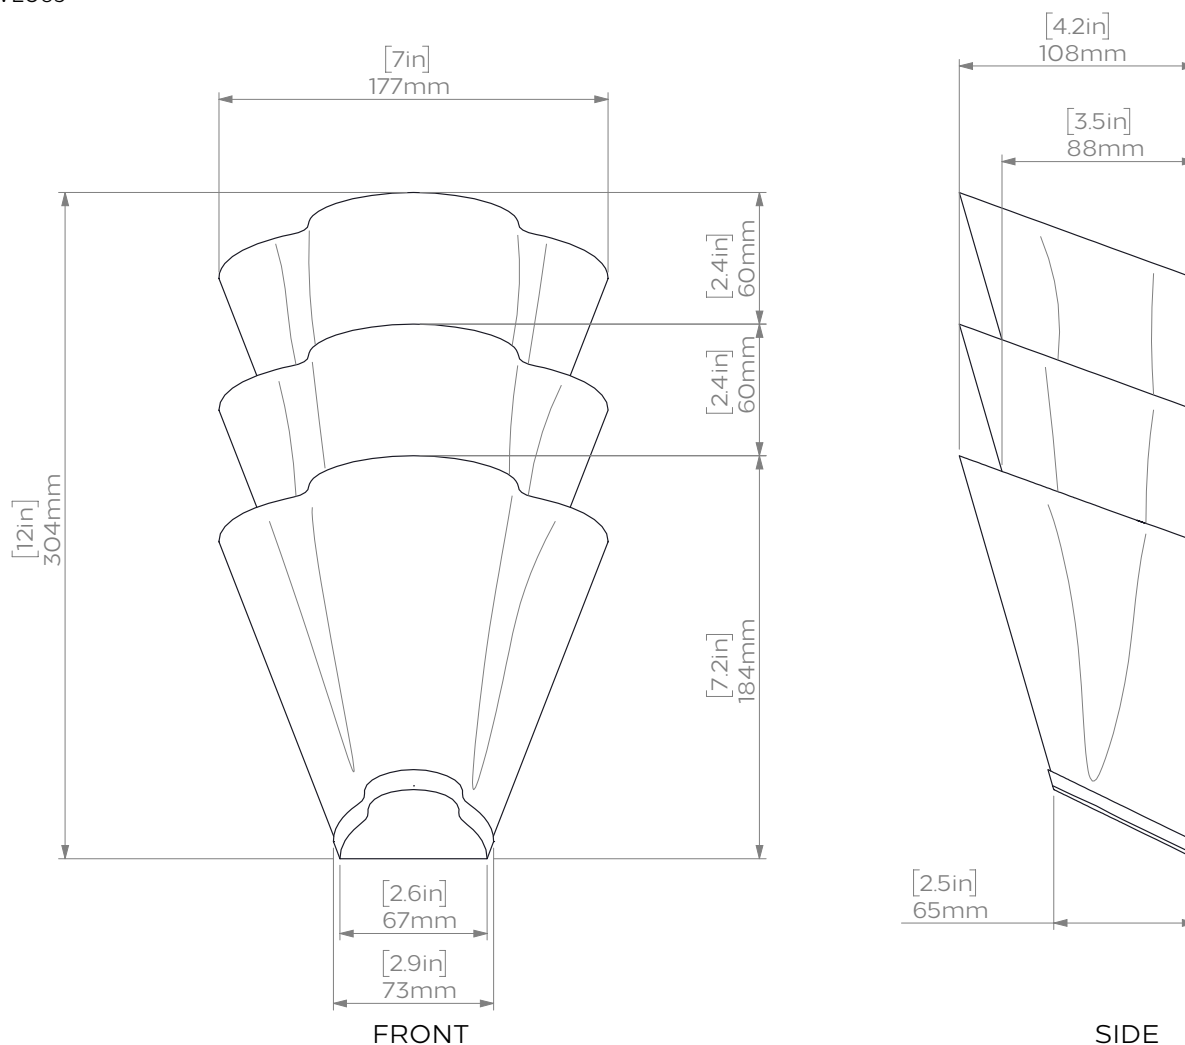

ALBA TRIO

COLLIER WEBB

COLLIERWEBB.COM

ALBA TRIO

Shown here in Antique Brass

DIMENSIONS

Height: 304mm/12"

Width: 177mm/7"

Depth: 108mm/4.2"

WEIGHT

5.5KG / 12.1LBS

BULB

UK 1x CANDLE, LED, 2700K, E14 Bulb Holder, 220V, Max. 25W

US 1x CANDLE, LED, 2700K, E12 Bulb Holder, 120V, Max. 25W

Damp location specification available upon request.

CARE INSTRUCTIONS

Simply dust regularly with a clean soft cloth.

Care should be taken not to use abrasives of any kind.

PRODUCT CODE

WLO69

Due to the hand-crafted nature of some products, stated dimensions may have a tolerance of $\pm 1/4$ "/6mm. If tighter tolerances are required for a specific installation, please state on your enquiry