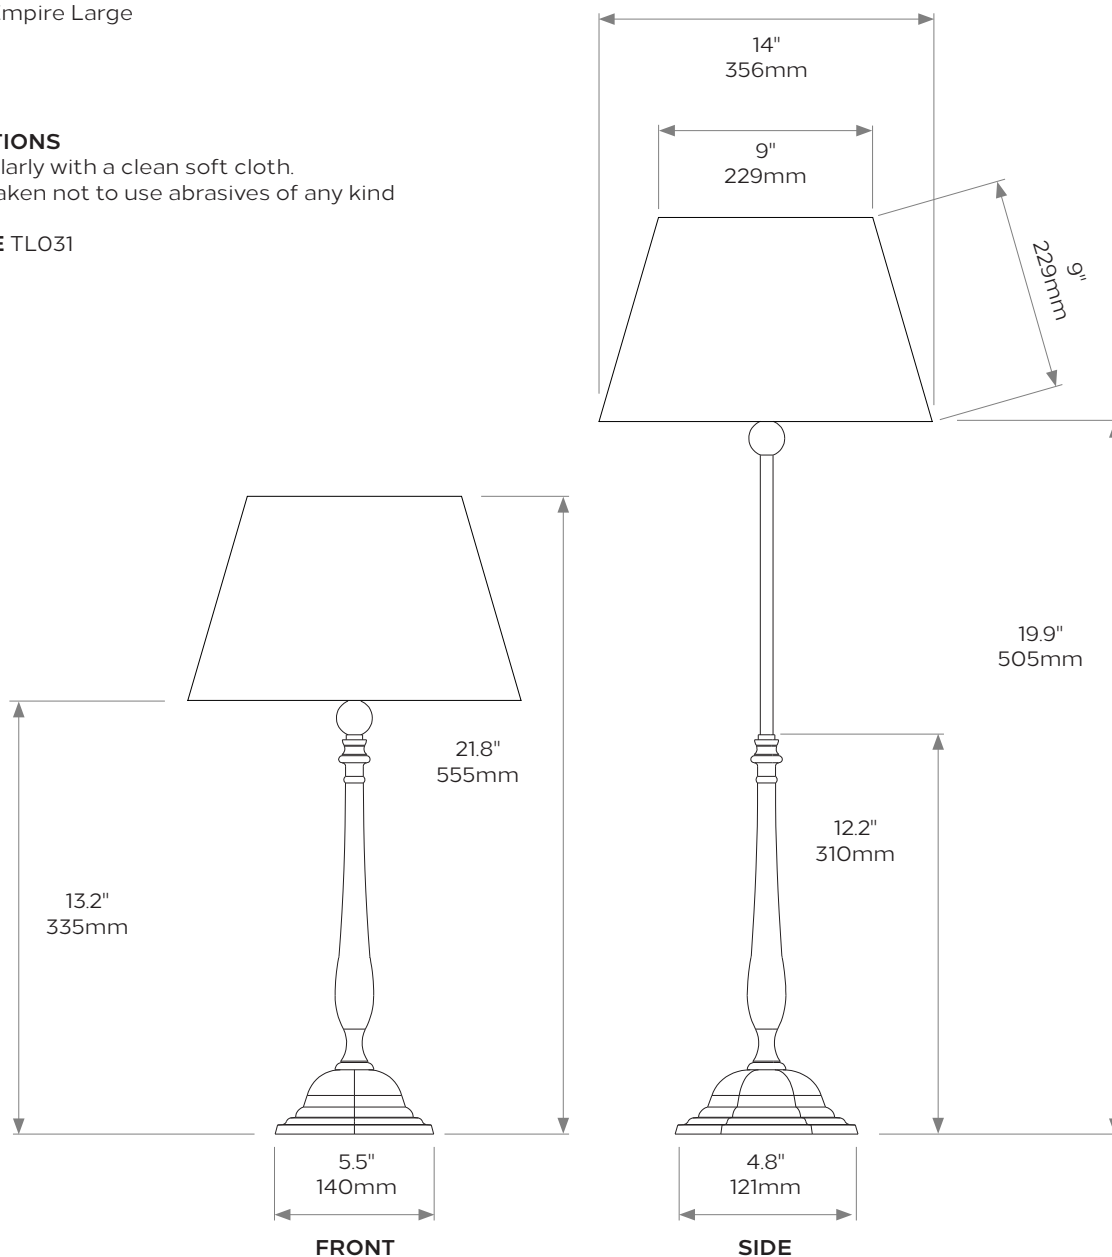

JANSSEN

COLLIER WEBB

COLLIERWEBB.COM

JANSSEN

DIMENSIONS

Height extended: 505mm/19.9"

Height retracted: 355mm/13.2"

Width (Front): 140mm/5.5"

SHADE (EMPL) Empire Large

WEIGHT

1.8kg/4lbs

CARE INSTRUCTIONS

Simply dust regularly with a clean soft cloth.

Care should be taken not to use abrasives of any kind

PRODUCT CODE TL031

Due to the hand-crafted nature of some products, stated dimensions may have a tolerance of $\pm 1/4"/6\text{mm}$.
If tighter tolerances are required for a specific installation, please state on your enquiry