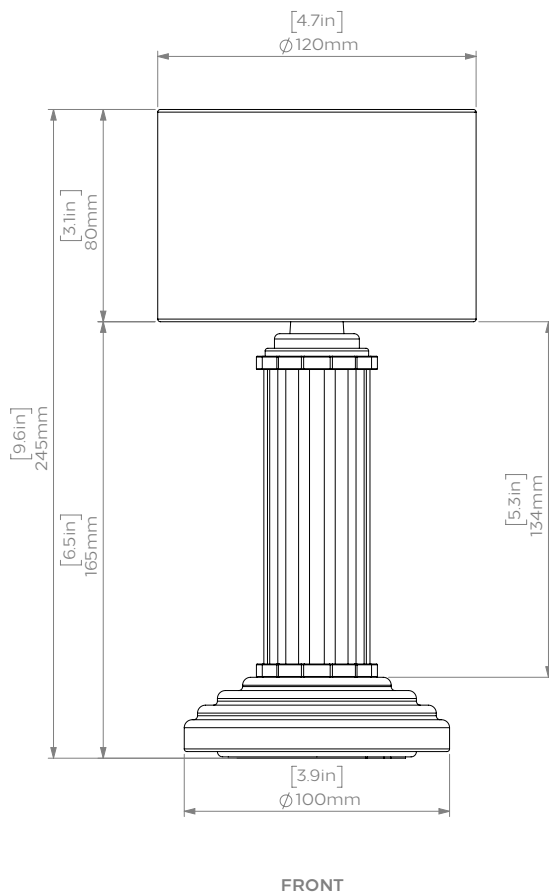

MINI DORIC

COLLIER WEBB

COLLIERWEBB.COM

MINI DORIC

Shown here in Chrome with a Mini Drum Alabaster Shade.

DIMENSIONS WITH SHADE

Height: 245mm/9.6"

Width: 120mm/4.7"

Please note dimensions will vary depending on the shade option.

SHADE OPTIONS

Optional shade available in various finishes, including Alabaster, Silk and Cotton. Choose from three lampshade styles: Mini Drum Shade, Mini Empire Shade, or Mini Dodeca Shade. For more details, please refer to the shade specification sheet.

Care should be taken not to use abrasives of any kind.

PRODUCT CODE

PL011

Due to the hand-crafted nature of some products, stated dimensions may have a tolerance of $\pm 1/4$ "/6mm. If tighter tolerances are required for a specific installation, please state on your enquiry