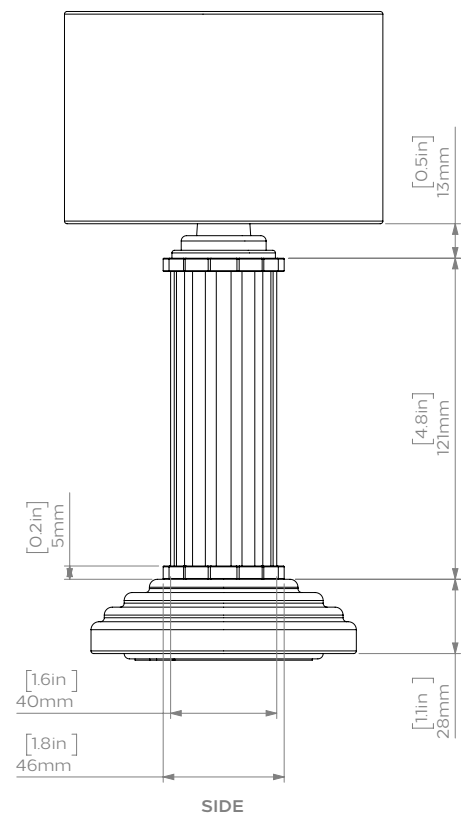

MINI DORIC

COLLIER WEBB

COLLIERWEBB.COM

MINI DORIC

Shown here in Chrome with a Mini Drum Alabaster Shade.

DIMENSIONS WITH SHADE

Height: 245mm/9.6"

Width: 120mm/4.7"

Care should be taken not to use abrasives of any kind.

PRODUCT CODE

PL011

Due to the hand-crafted nature of some products, stated dimensions may have a tolerance of $\pm 1/4$ "/6mm. If tighter tolerances are required for a specific installation, please state on your enquiry