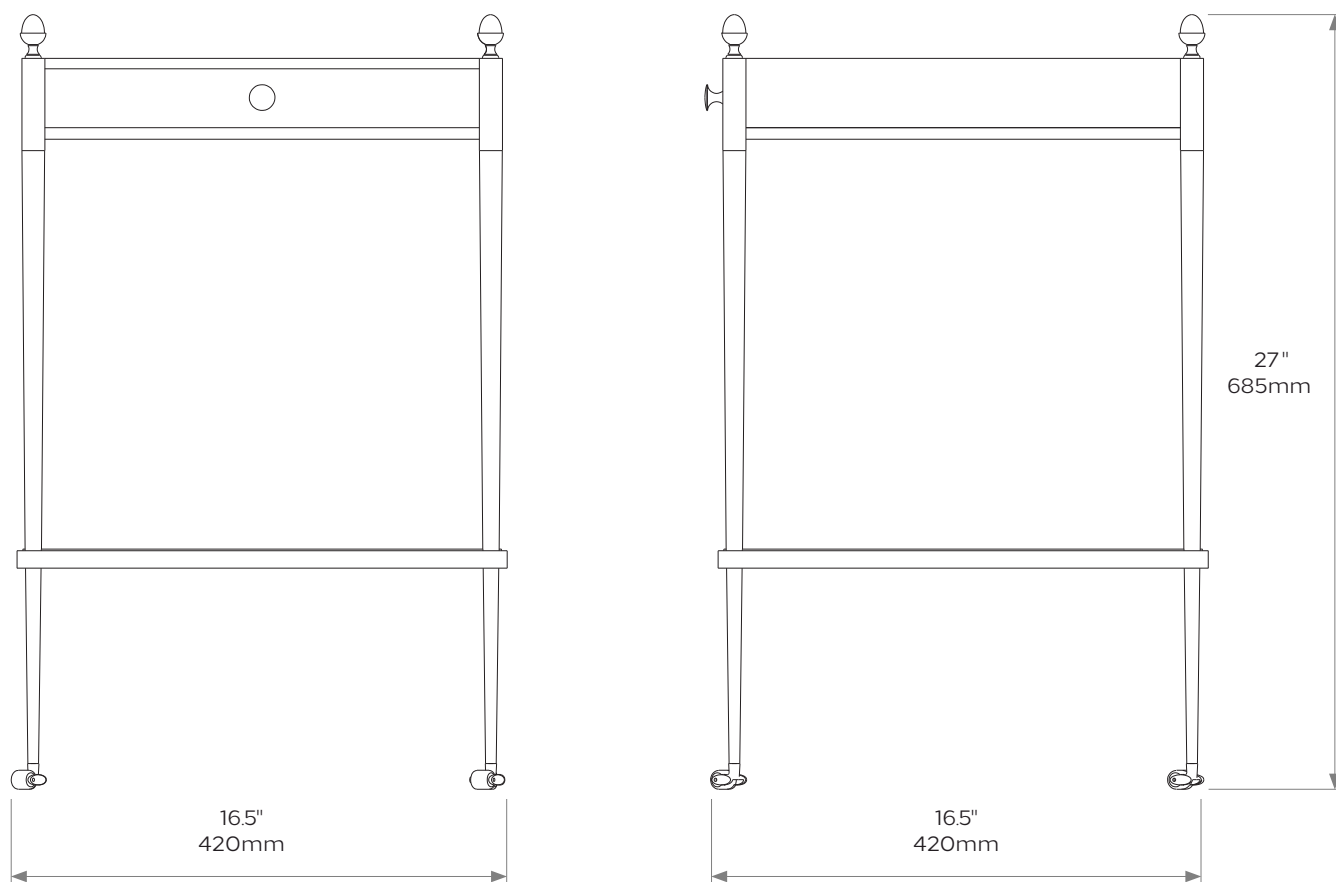

## DIMENSIONS

**Width:** 16.5"/420mm

**Height:** 27"/685mm

**Depth:** 16.5"/420mm

**Weight:** 18kg/39lbs

**Care instructions:** Simply dust regularly with a clean soft cloth. Care should be taken not to use abrasives of any kind.

## Product code

with Standard Finishes: T010WS

with Premium Finishes: T010WP

Due to the hand-crafted nature of some products, stated dimensions may have a tolerance of  $\pm 1/4"/6\text{mm}$ .  
If tighter tolerances are required for a specific installation, please state on your enquiry