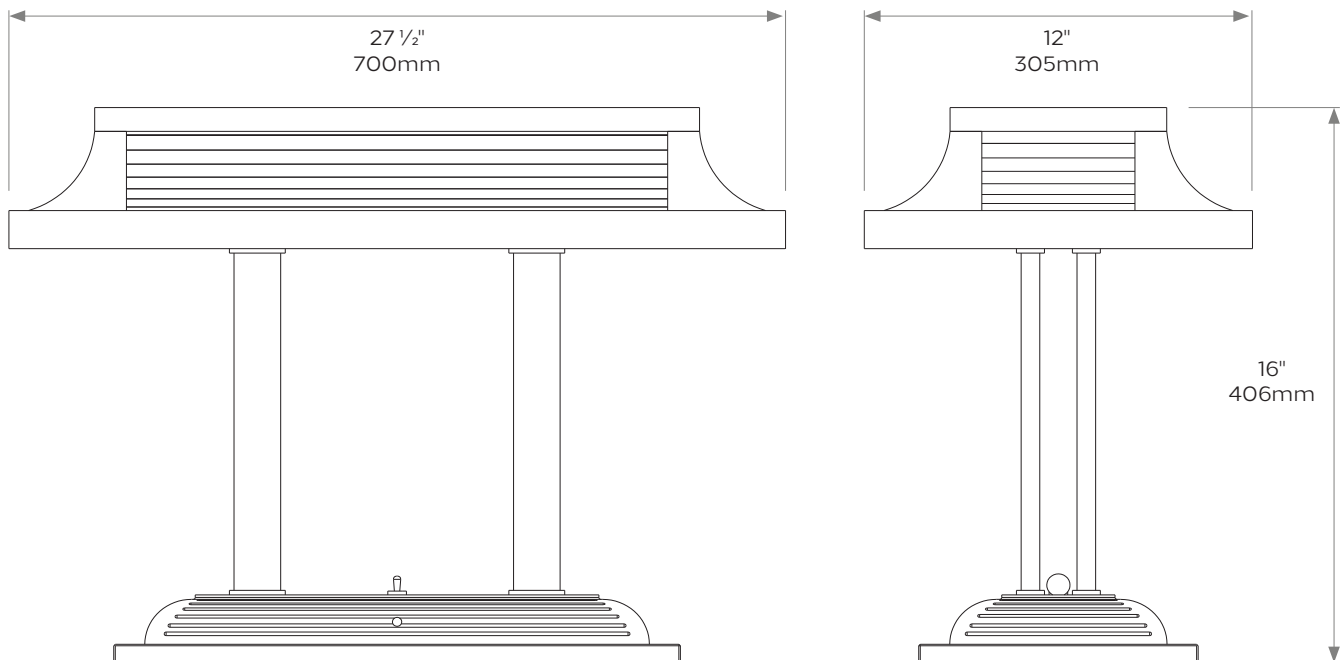

Shown here in Bright Nickel but is available in any of our standard metal finishes.

DIMENSIONS

Height: 16"/406mm

Width: 27 1/2"/700mm

Depth: 12"/305mm

BULB TYPE

UK E14 2m flex - switch 300mm from base - black or white switch - black or white plug

EU E14 2m flex - switch 300mm from base - black or white switch - black or white euro plug

US E12 2m flex - switch 300mm from base - black or white switch - black or white 2 pin plug

Weight 17kg

Care instructions: Simply dust regularly with a clean soft cloth. Care should be taken not to use abrasives of any kind.

Product code TL030

Due to the hand-crafted nature of some products, stated dimensions may have a tolerance of $\pm 1/4"/6\text{mm}$.
If tighter tolerances are required for a specific installation, please state on your enquiry