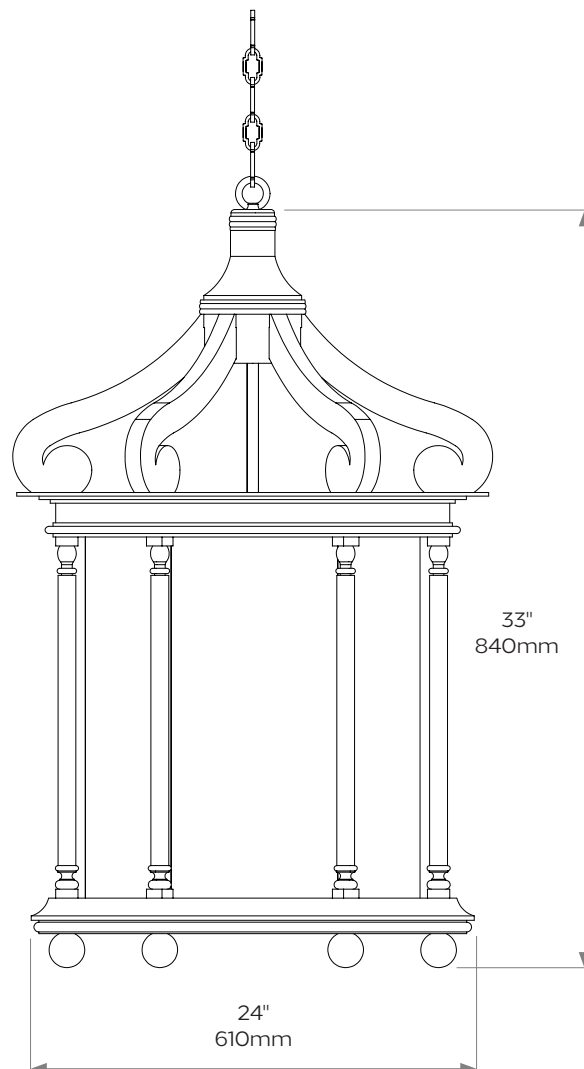

The columns and top of the pendant feature wood turnings that compliment the smooth spheres to the base perfectly.

The three-branch single pendant is also available in our various metal finishes and can be colour-matched to the 3ft/0.9m chain and ceiling rose provided.

With so many options available, this truly is a wonderful piece of bespoke lighting.

DIMENSIONS

Height: 33"/840mm

Diameter: 24"/610mm

BULB TYPE

UK E14 Bulb holder with candle holders

EU E14 Bulb holder with candle holders

US E12 Bulb holder with candle holders

Weight 12kg/26lbs

Care instructions: Simply dust regularly with a clean soft cloth. Care should be taken not to use abrasives of any kind.

Product code HL006/OS

Due to the hand-crafted nature of some products, stated dimensions may have a tolerance of $\pm 1/4''/6\text{mm}$.
If tighter tolerances are required for a specific installation, please state on your enquiry