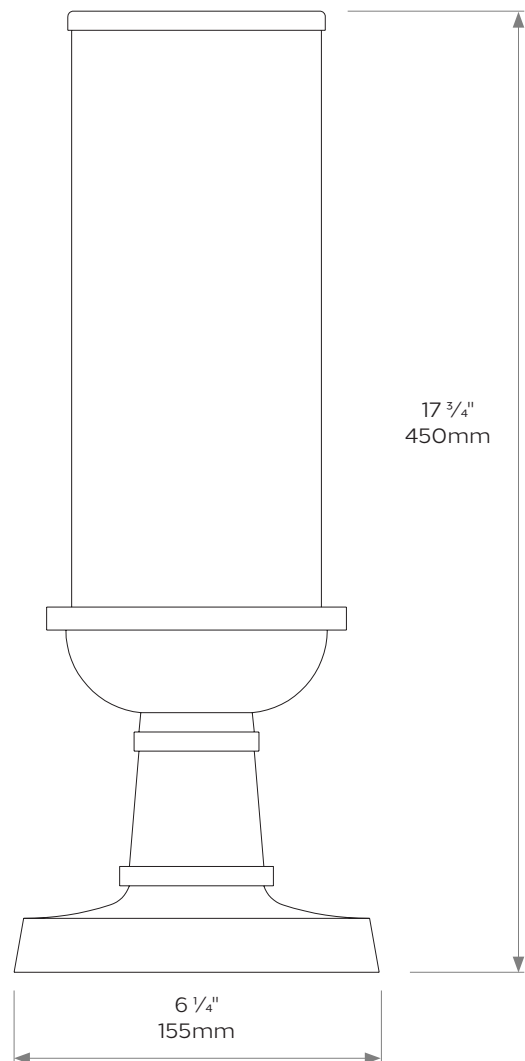

DIMENSIONS

Height: 17 ³/₄"/450mm

Diameter: 6 ¹/₄"/155mm

BULB TYPE

UK Candle

EU Candle

US Candle

Weight 6kg

Care instructions: Simply dust regularly with a clean soft cloth. Care should be taken not to use abrasives of any kind.

Product code SL005L

Due to the hand-crafted nature of some products, stated dimensions may have a tolerance of $\pm 1/4''/6\text{mm}$.
If tighter tolerances are required for a specific installation, please state on your enquiry