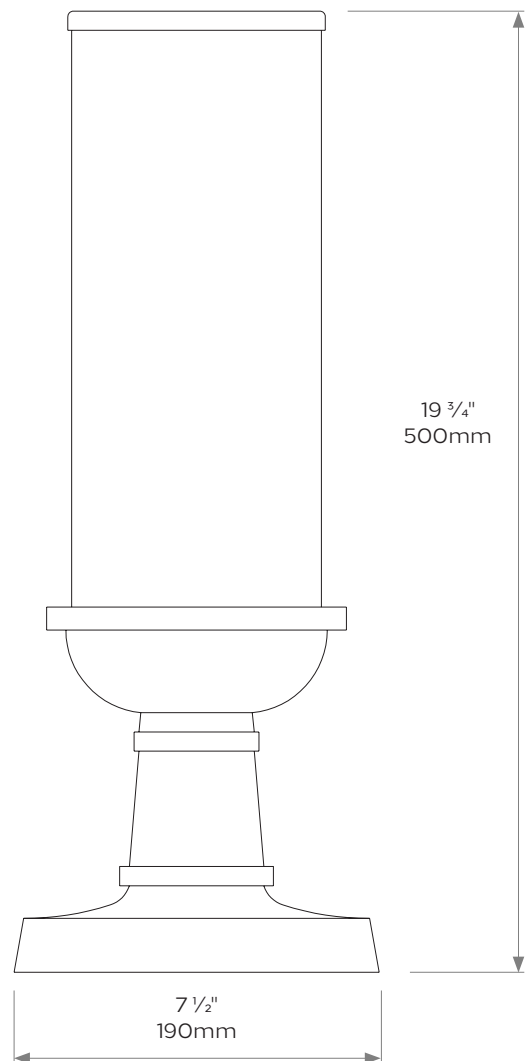

DIMENSIONS

Height: 19 ³/₄"/500mm

Diameter: 7 ¹/₂"/190mm

BULB TYPE

UK Candle

EU Candle

US Candle

Weight 6kg

Care instructions: Simply dust regularly with a clean soft cloth. Care should be taken not to use abrasives of any kind.

Product code SLO05L

Due to the hand-crafted nature of some products, stated dimensions may have a tolerance of $\pm 1/4"/6\text{mm}$.
If tighter tolerances are required for a specific installation, please state on your enquiry