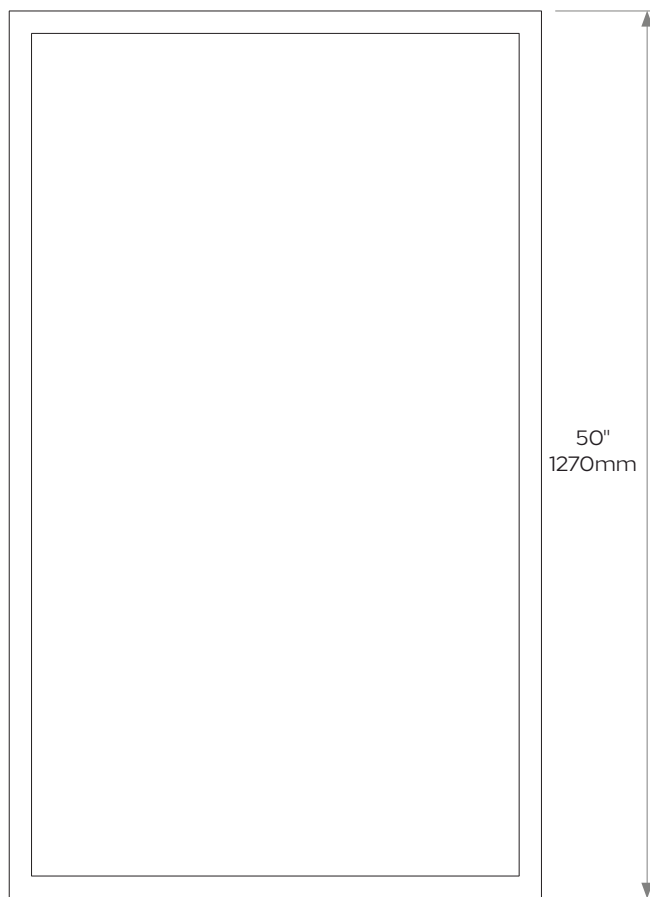

## DIMENSIONS

**Width:** 50"/1270mm

**Height:** 18"/457mm

**Depth:** 30"/762mm

**Weight** 40kg/88lbs

**Care instructions:** Simply dust regularly with a clean soft cloth. Care should be taken not to use abrasives of any kind.

**Product code** T011CT

Due to the hand-crafted nature of some products, stated dimensions may have a tolerance of  $\pm 1/4"/6\text{mm}$ .  
If tighter tolerances are required for a specific installation, please state on your enquiry