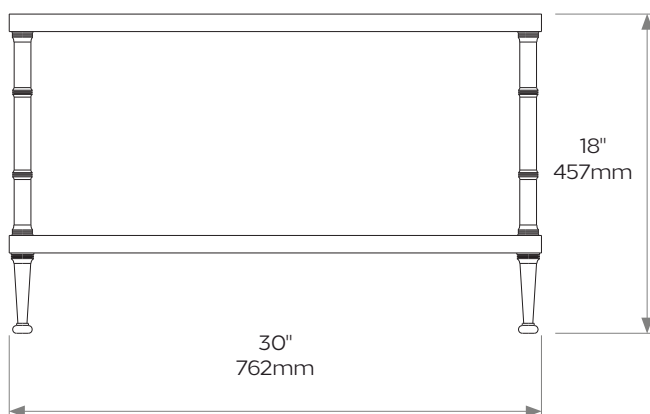

## DIMENSIONS

**Width:** 50"/1270mm

**Height:** 18"/457mm

**Depth:** 30"/762mm

**Weight** 40kg/88lbs

**Care instructions:** Simply dust regularly with a clean soft cloth. Care should be taken not to use abrasives of any kind.

**Product code** T011CT

Due to the hand-crafted nature of some products, stated dimensions may have a tolerance of  $\pm 1/4"/6\text{mm}$ .  
If tighter tolerances are required for a specific installation, please state on your enquiry