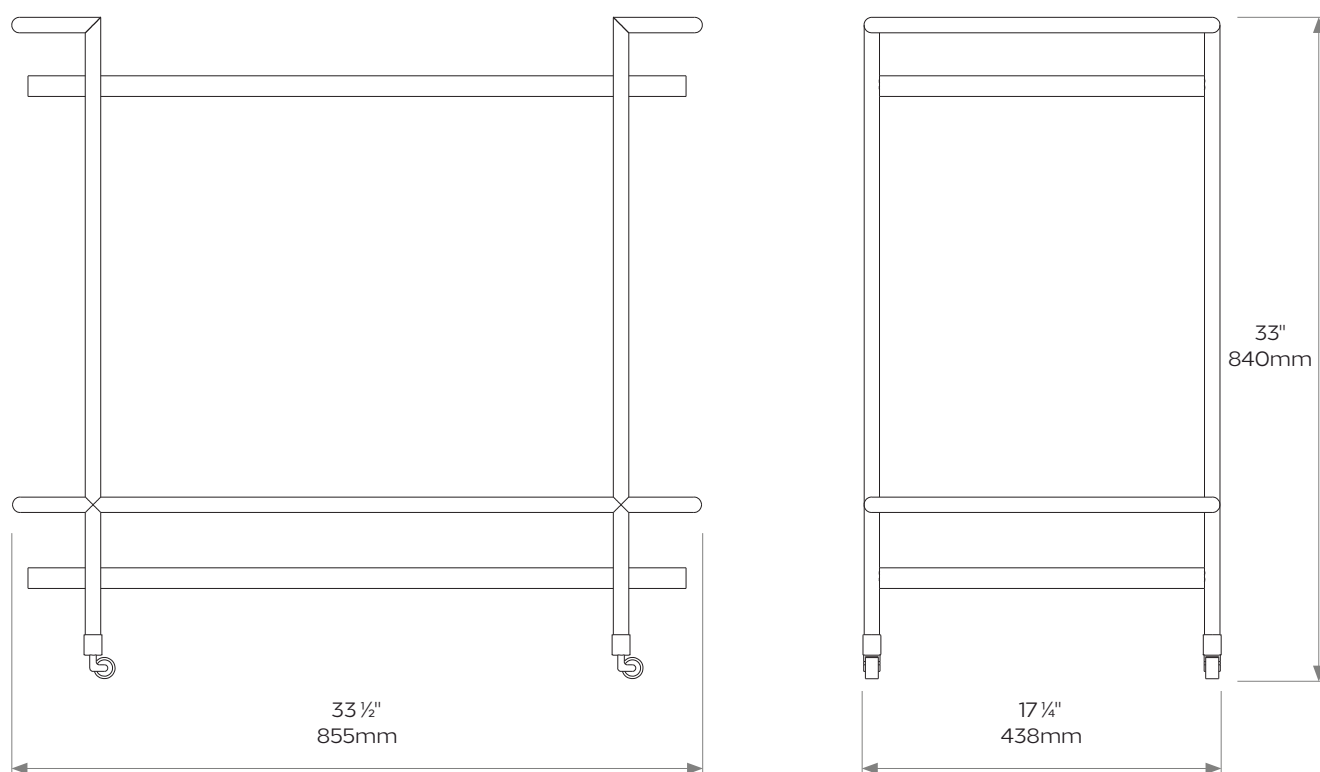

Shown here in Antique Brass with antiqued mirror shelving, you can also select from any of our extensive range of metal and mirror finishes.

DIMENSIONS

Height: 33"/840mm

Length: 33 1/2"/855mm

Depth: 17 1/4"/438mm

Weight 22kg/48lbs

Care instructions: Simply dust regularly with a clean soft cloth. Care should be taken not to use abrasives of any kind.

Product code

Due to the hand-crafted nature of some products, stated dimensions may have a tolerance of $\pm 1/4"/6\text{mm}$.
If tighter tolerances are required for a specific installation, please state on your enquiry