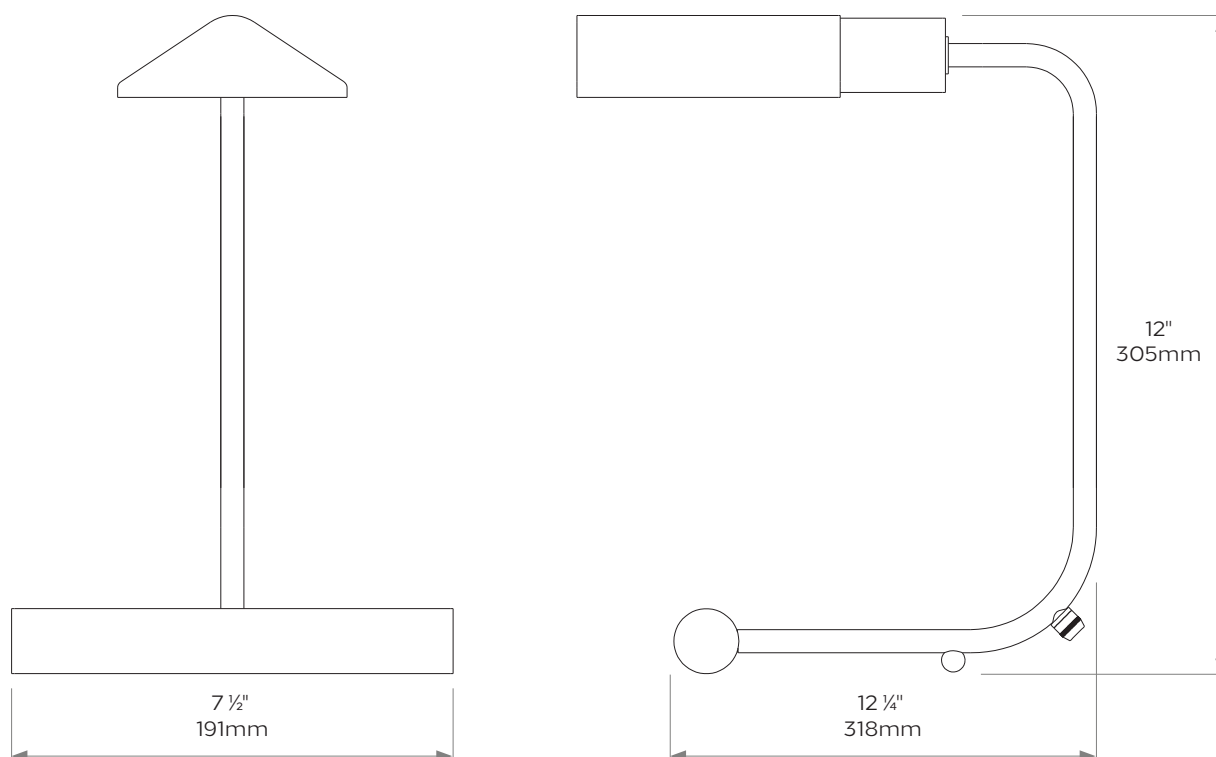

Pictured here in Antique Brass this lamp is also available in any of our standard finishes.

DIMENSIONS

Height: 12"/305mm

Width: 12 ¼"/318mm

Base: 7 ½"/191mm

BULB TYPE

UK E27 2m flex - switch 300mm from base - black or white switch - black or white plug

EU E27 2m flex - switch 300mm from base - black or white switch - black or white euro plug

US Plain E26 switch on flex - 2m flex - switch 300mm from base - black or white 2 pin plug

Weight 2kg/4.5lbs

Care instructions: Simply dust regularly with a clean soft cloth. Care should be taken not to use abrasives of any kind.

Product code TLO49

Due to the hand-crafted nature of some products, stated dimensions may have a tolerance of $\pm 1/4"/6\text{mm}$.
If tighter tolerances are required for a specific installation, please state on your enquiry