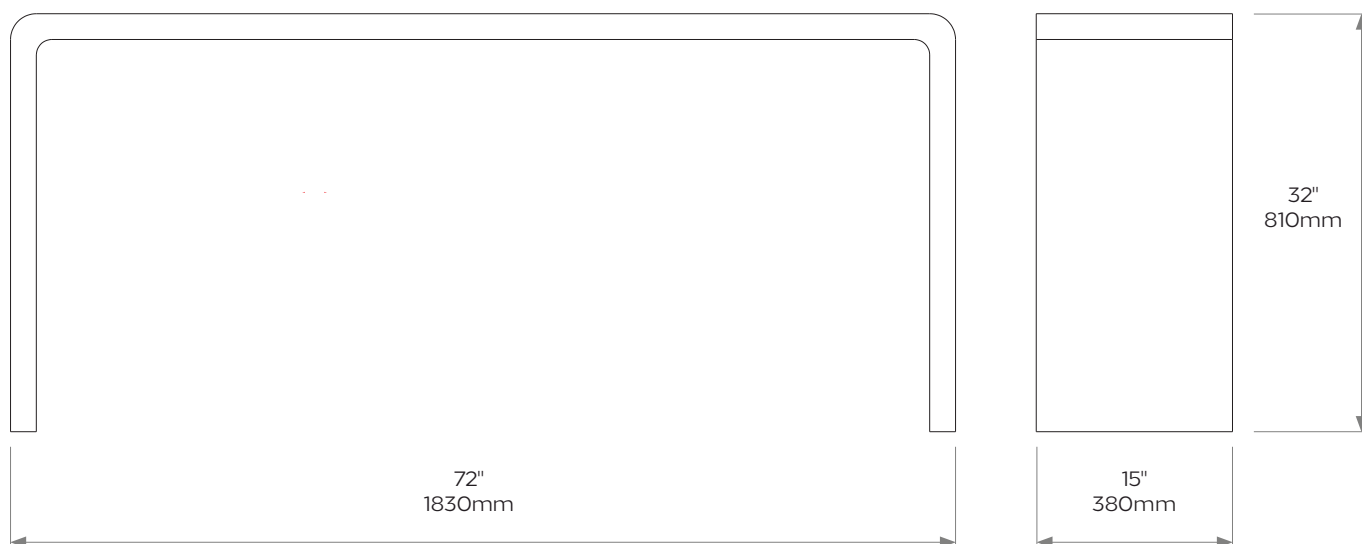

For the ultimate in choice, the table can be specified in a bespoke size and covered in other suitable materials including vellum, leather or wood veneer.

DIMENSIONS

Width: 72"/1830mm

Height: 32"/810mm

Depth: 15"/380mm

Weight 20kg/44lbs

Care instructions: Simply dust regularly with a clean soft cloth. Care should be taken not to use abrasives of any kind.

Product code T005

Due to the hand-crafted nature of some products, stated dimensions may have a tolerance of $\pm 1/4"/6\text{mm}$.
If tighter tolerances are required for a specific installation, please state on your enquiry