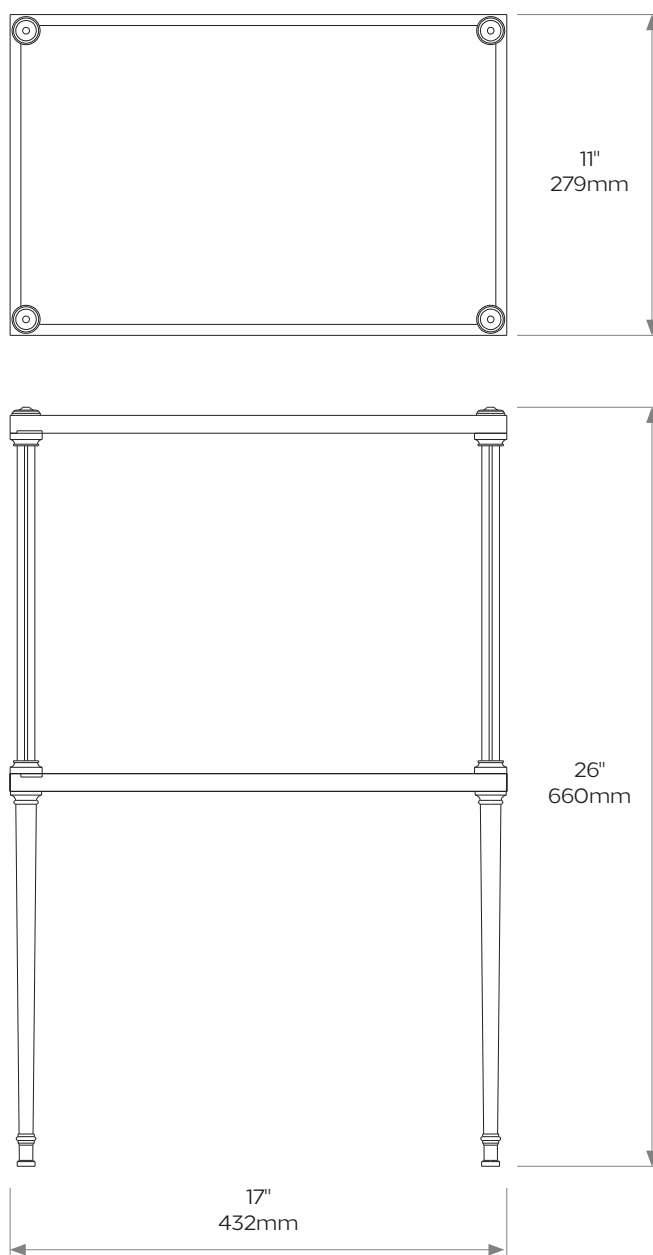

# CAROLYN TABLE

Our Carolyn Table shown here is just a starting point for your furnishing project. You can specify your own dimensions to match your room space or seating height perfectly. You can also choose the shelf material and metal finishes from our standard or custom ranges.

## DIMENSIONS

**Height:** 26"/660mm

**Width:** 17"/432mm

**Depth:** 11"/279mm

**Weight** 10kg/22lbs

**Care instructions:** Simply dust regularly with a clean soft cloth. Care should be taken not to use abrasives of any kind.

**Product code** T018

Due to the hand-crafted nature of some products, stated dimensions may have a tolerance of  $\pm 1/4''/6\text{mm}$ .  
If tighter tolerances are required for a specific installation, please state on your enquiry