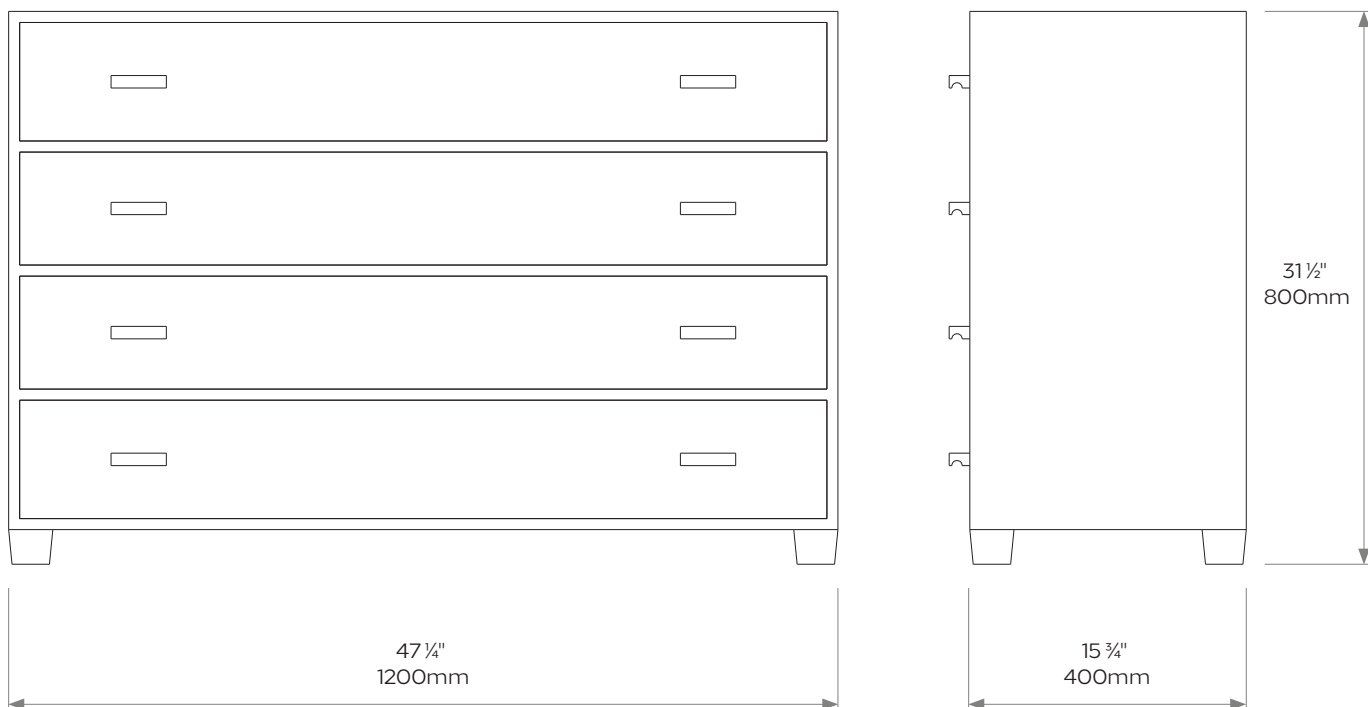

DIMENSIONS

Width: 47 ¼"/1200mm

Height: 31 ½"/800mm

Depth: 15 ¾"/400mm

Weight 30kg/66lbs

Care instructions: Simply dust regularly with a clean soft cloth. Care should be taken not to use abrasives of any kind.

Product code COD001/OS/ME

Due to the hand-crafted nature of some products, stated dimensions may have a tolerance of $\pm 1/4"/6\text{mm}$.
If tighter tolerances are required for a specific installation, please state on your enquiry