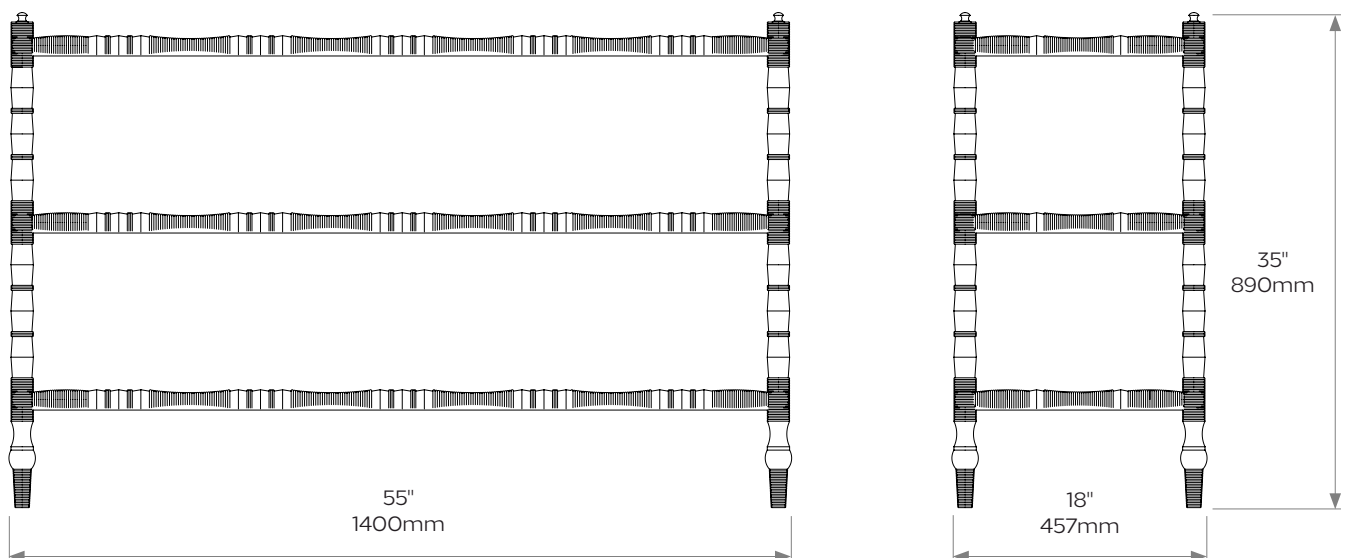

Available in any of our wood finishes or even painted in your shade of choice. The De Gama Étagère can also be custom-made in your ideal proportions.

DIMENSIONS

Height: 35"/890mm

Width: 55"/1400mm

Depth: 18"/457mm

Weight 15kg/33lbs

Care instructions: Simply dust regularly with a clean soft cloth. Care should be taken not to use abrasives of any kind.

Product code T017

Due to the hand-crafted nature of some products, stated dimensions may have a tolerance of $\pm 1/4''/6\text{mm}$.
If tighter tolerances are required for a specific installation, please state on your enquiry