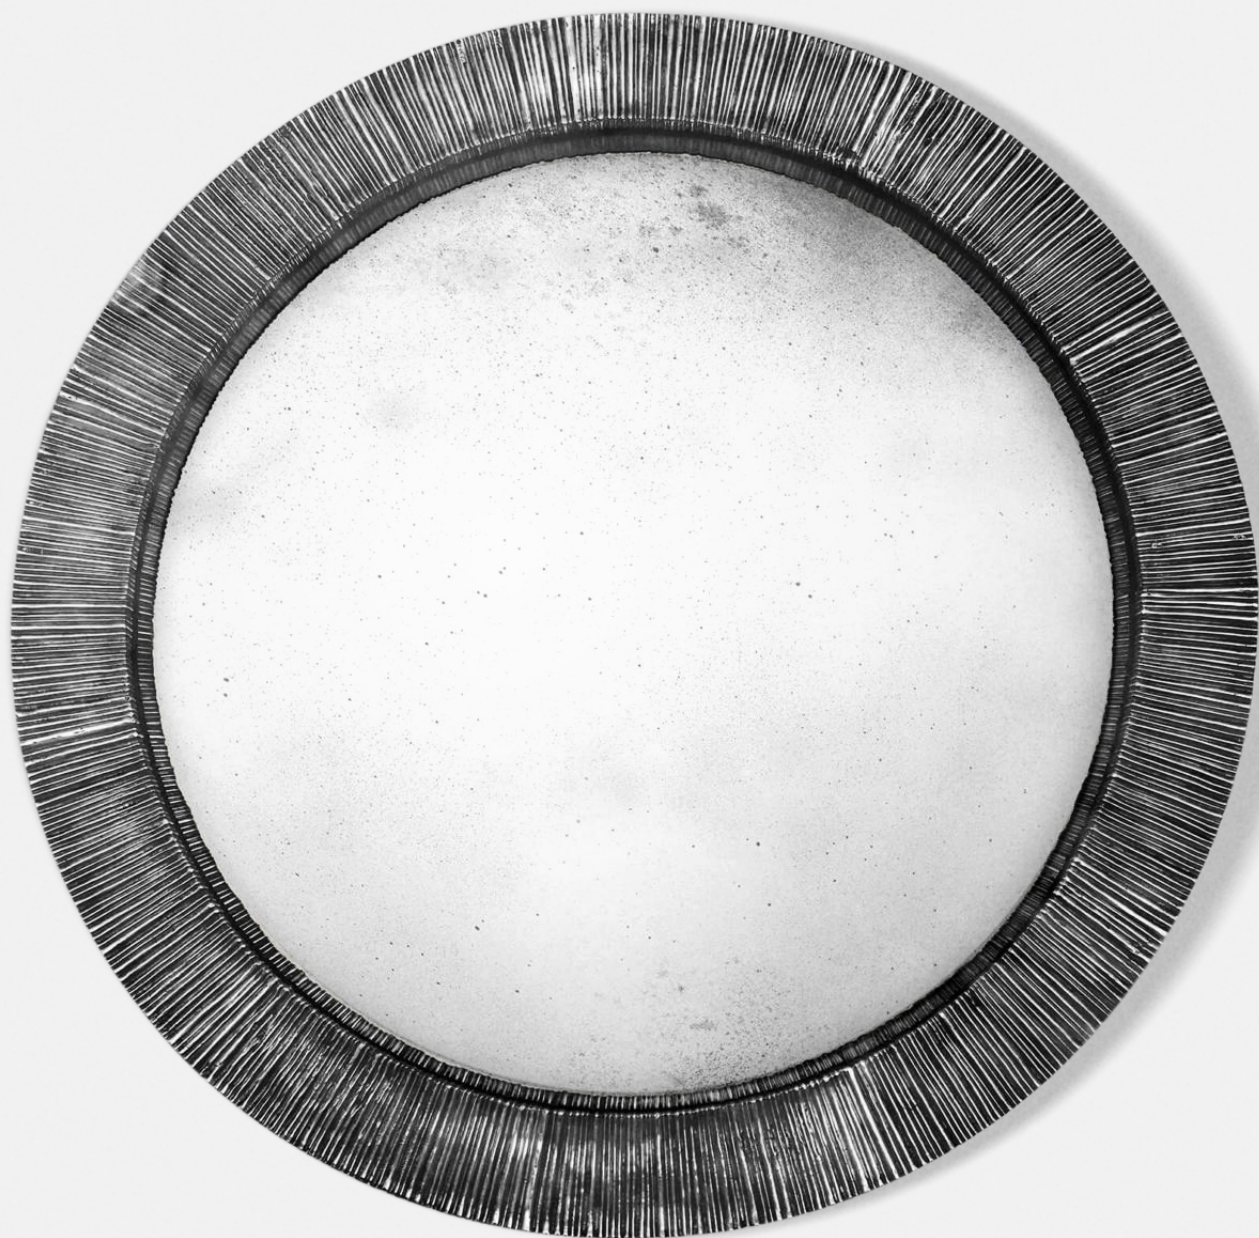

CONVEX STRATA MIRROR

COLLIER WEBB

COLLIERWEBB.COM

CONVEX STRATA MIRROR

Our Convex Mirrors will bring style into a room and reflect the style of that room with an added vibrancy. The Convex Strata model is mounted in a cast brass frame featuring a stratified texture.

Shown here in our Antique Silver finish and antiqued glass convex mirror plate, the frame is also available in any of our standard finishes.

The Convex Strata Mirror can also be specified to any bespoke size.

DIMENSIONS

Diameter: 1100mm/43 1/4"

Weight 80kg/176lbs

Care instructions: Simply dust regularly with a clean soft cloth. Care should be taken not to use abrasives of any kind.

Product code M007

Due to the hand-crafted nature of some products, stated dimensions may have a tolerance of $\pm 1/4''/6\text{mm}$.
If tighter tolerances are required for a specific installation, please state on your enquiry