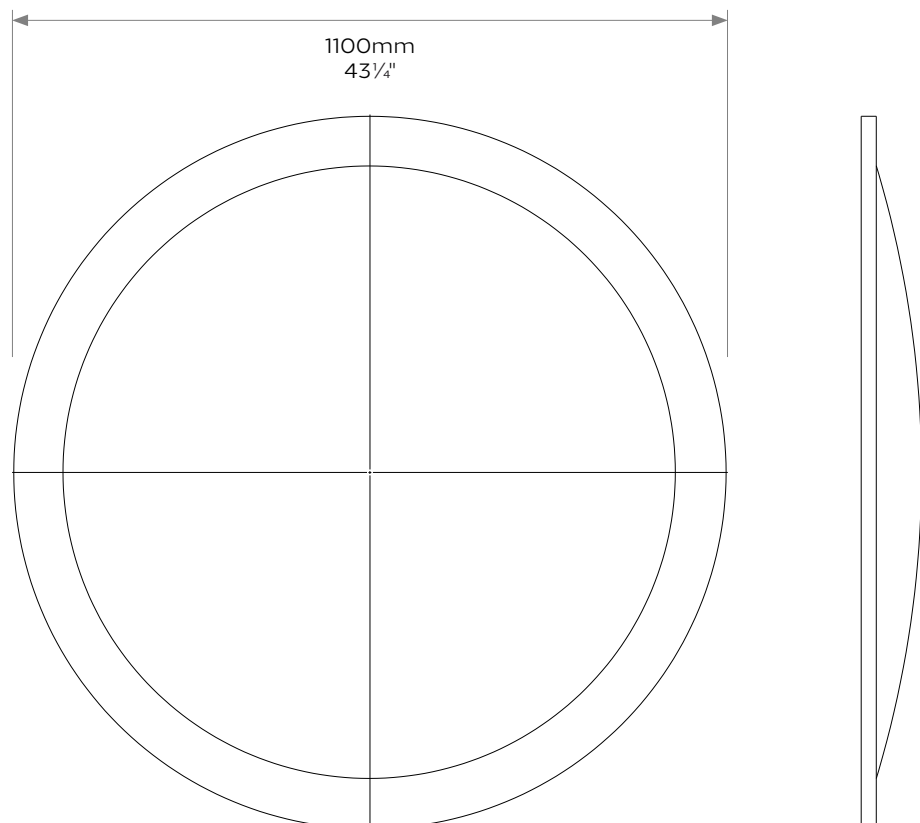

DIMENSIONS

Diameter: 1100mm/43 1/4"

Weight 80kg/176lbs

Care instructions: Simply dust regularly with a clean soft cloth. Care should be taken not to use abrasives of any kind.

Product code M007

Due to the hand-crafted nature of some products, stated dimensions may have a tolerance of $\pm 1/4''/6\text{mm}$.
If tighter tolerances are required for a specific installation, please state on your enquiry