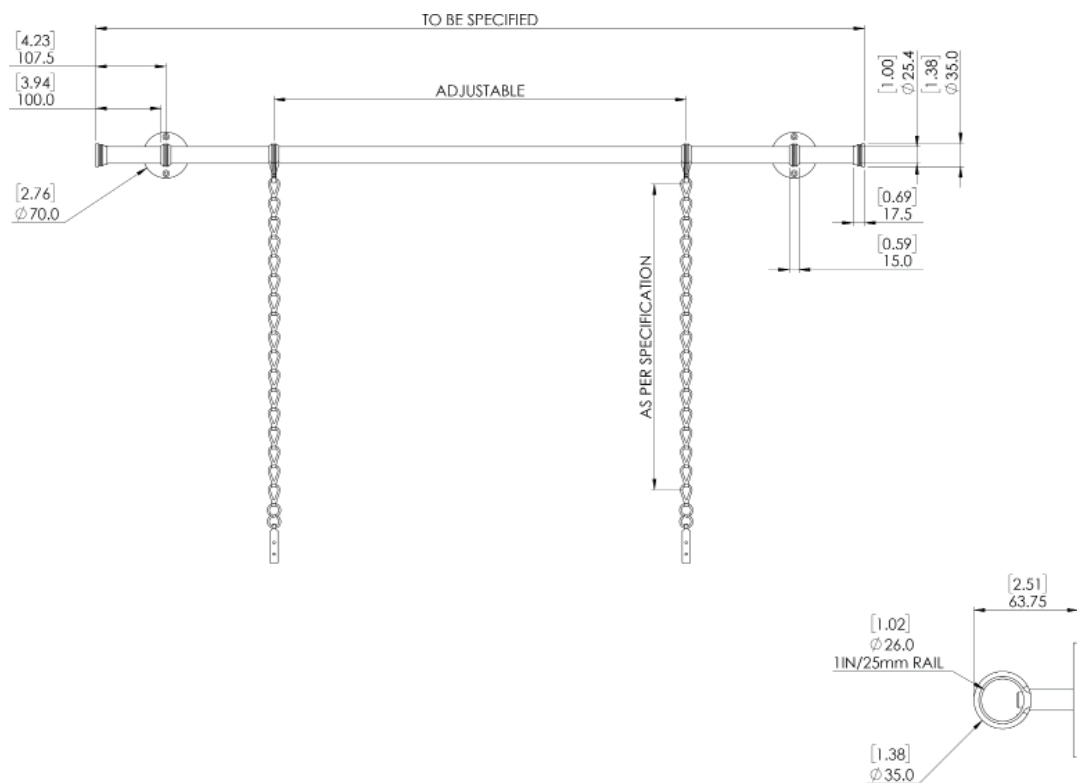

RAMSAY PICTURE RAIL SYSTEM

COLLIER WEBB

COLLIERWEBB.COM

RAMSAY PICTURE RAIL SYSTEM

Shown here in Antique Brass

DIMENSIONS

Width: to be specified

Diameter: rail 25.4mm/1"

Hooks/End Caps & Brackets: 35mm / 1.38"

Projection: 63.75mm / 2.5"

WEIGHT

Specification dependant

COMPONENTS

End Cap

Ring Bracket

S Hook

Due to the hand-crafted nature of some products, stated dimensions may have a tolerance of $\pm 1/4"/6\text{mm}$.
If tighter tolerances are required for a specific installation, please state on your enquiry