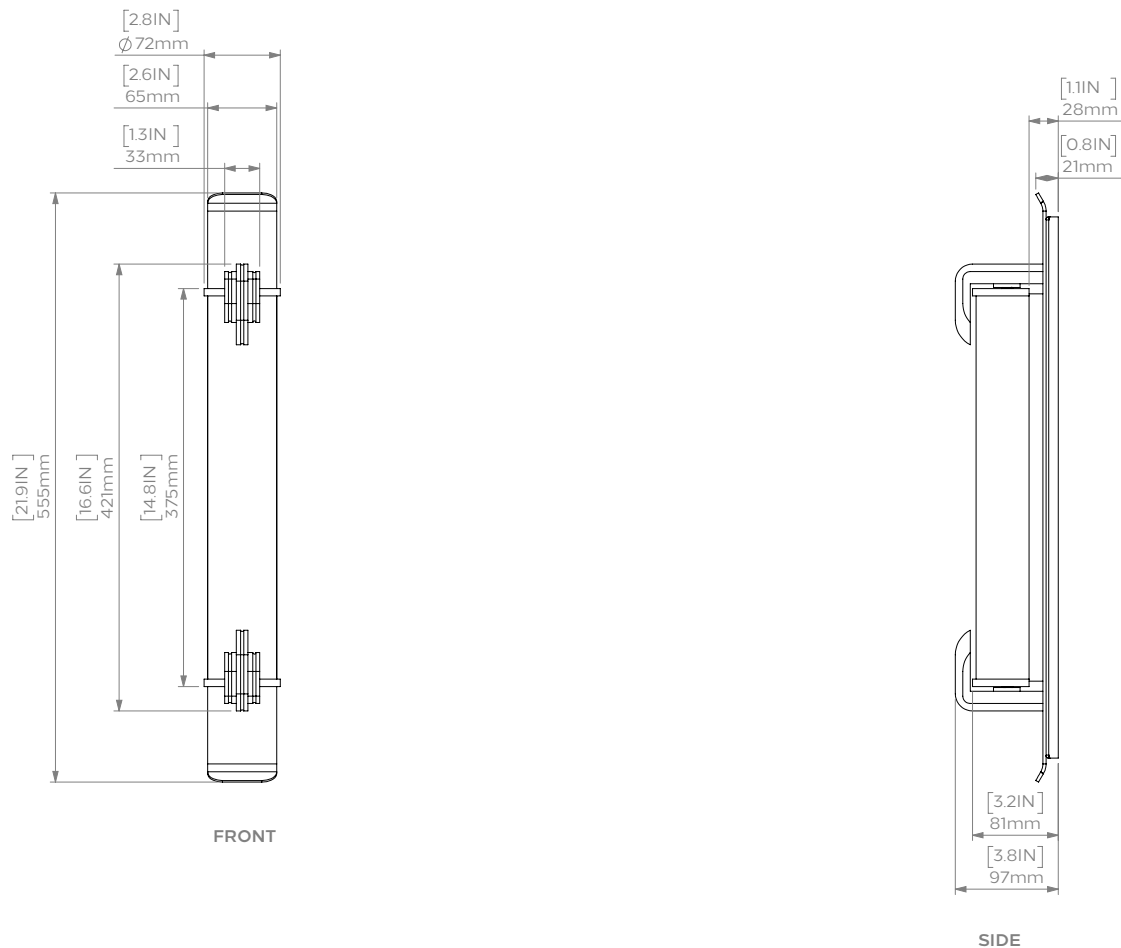

## DIMENSIONS

**Height:** 555mm/21.9"

**Width:** 72mm/2.8"

**Depth:** 97mm/3.8"

## BULB TYPE

1x KKDC LED Strip, 2700K, 24V, 5W

Damp location specification available upon request.

## PRODUCT CODE

WLO61

Due to the hand-crafted nature of some products, stated dimensions may have a tolerance of  $\pm 1/4"/6\text{mm}$ .  
If tighter tolerances are required for a specific installation, please state on your enquiry