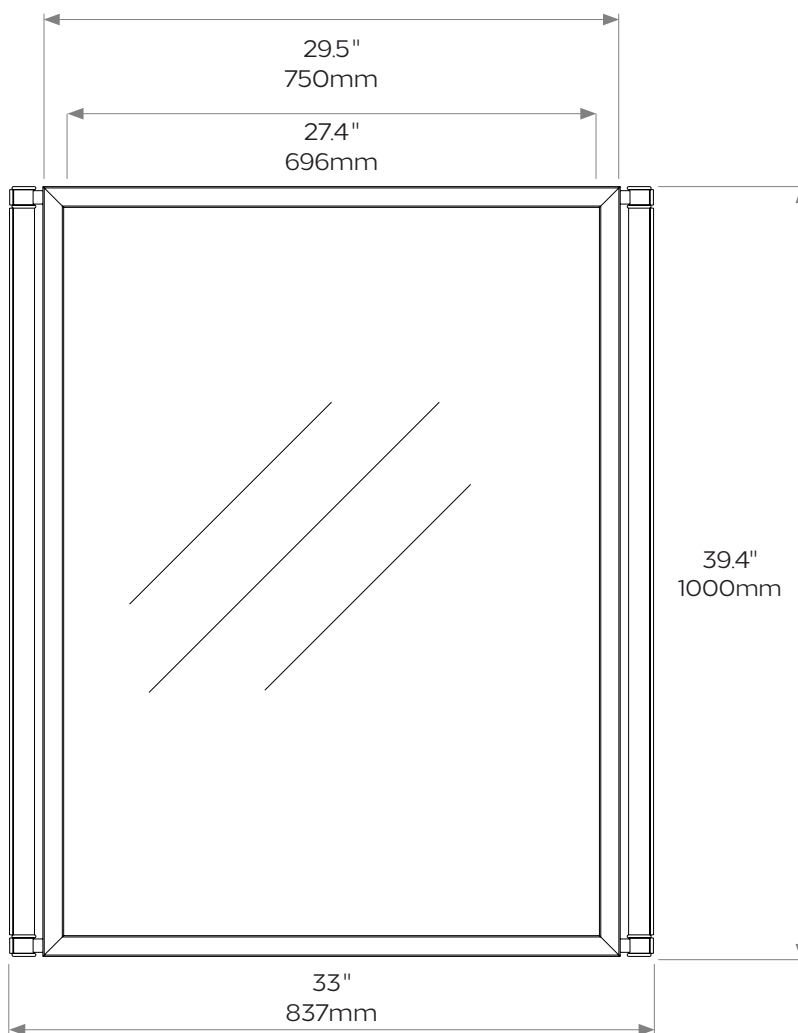

## DIMENSIONS

**Height:** 39.4"/1000mm

**Width:** 33in/837mm

**Depth:** 1.2"/31mm

**Weight** 22kg/48.5lbs

**Care instructions:** Simply dust regularly with a clean soft cloth. Care should be taken not to use abrasives of any kind.

**Product code** M006

Due to the hand-crafted nature of some products, stated dimensions may have a tolerance of  $\pm 1/4"/6mm$ .  
If tighter tolerances are required for a specific installation, please state on your enquiry