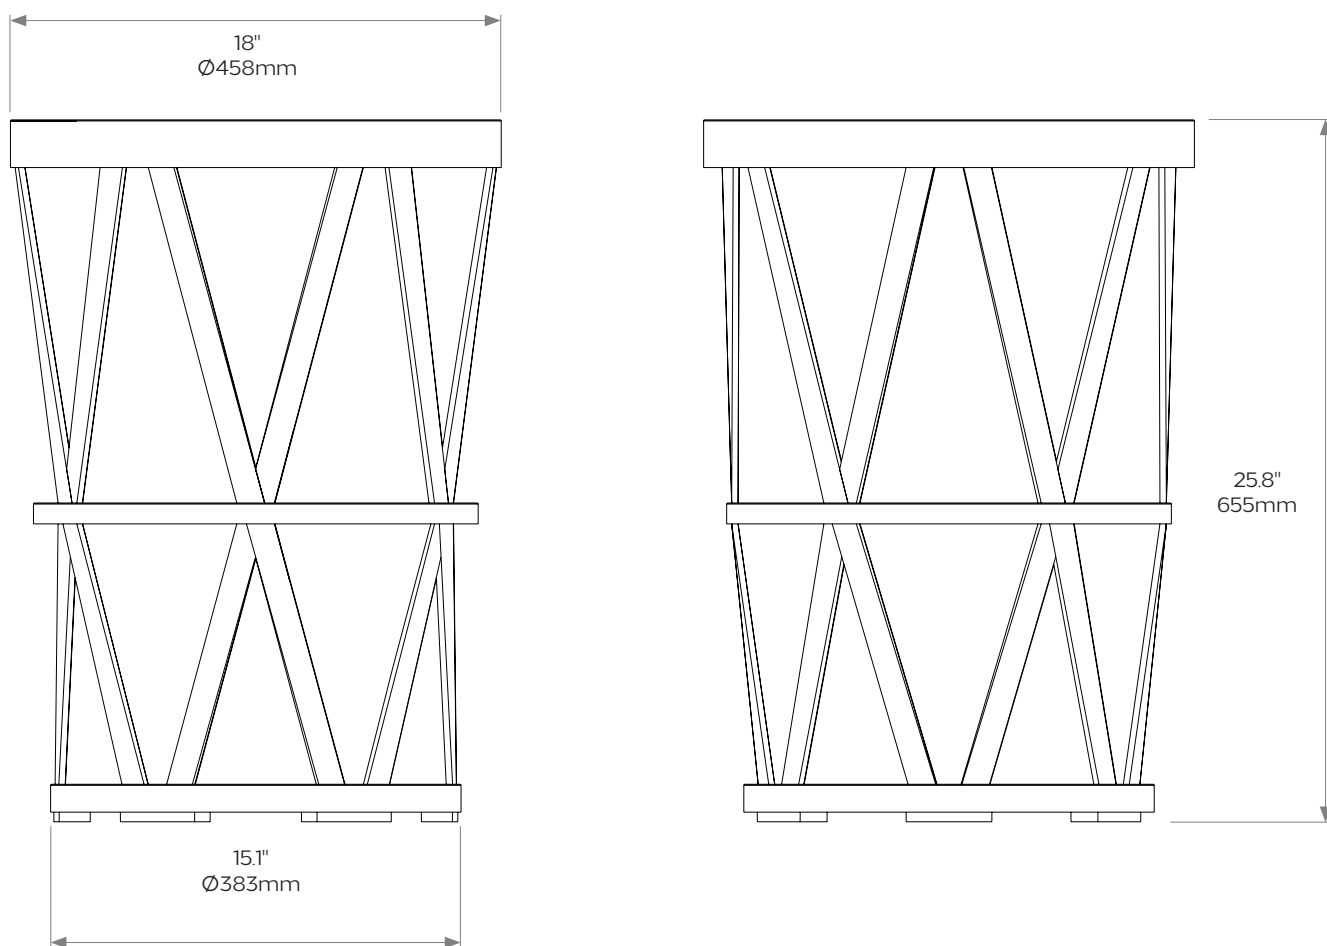

Decorative trims around the top and base can also be specified in different materials and colours, such as Antique Brass.

DIMENSIONS

Top diameter: 18"/458mm

Height: 25.8"/655mm

Bottom diameter: 15.1"/383mm

Weight: 8.5kg/19lbs

Care instructions: Simply dust regularly with a clean soft cloth. Care should be taken not to use abrasives of any kind.

Product code: T008

Due to the hand-crafted nature of some products, stated dimensions may have a tolerance of $\pm 1/4"/6\text{mm}$.
If tighter tolerances are required for a specific installation, please state on your enquiry