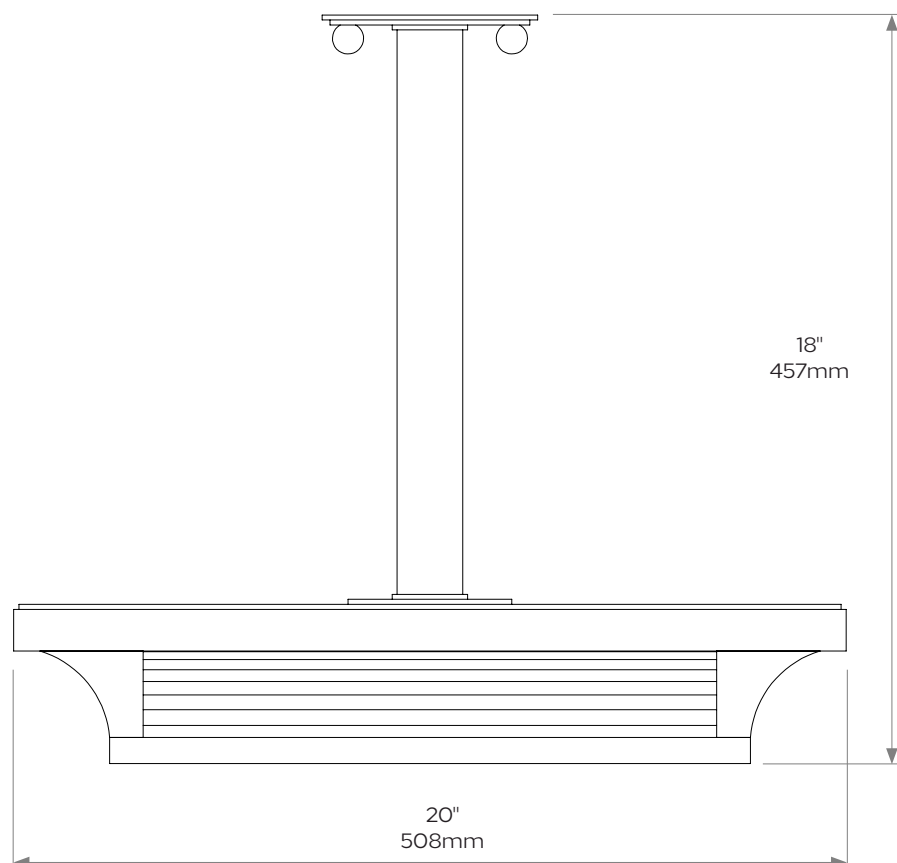

The hand polished pole creates a drop of 18"/457mm. This beautiful piece can also be specified in any of our metal finishes, with clear or frosted glass rods and made to any size to create a completely bespoke ceiling light.

## DIMENSIONS

**Height:** 18"/457mm

**Width:** 20"/508mm

## BULB TYPE

**UK** E14 Bulb holder

**EU** E14 Bulb holder

**US** E12 Bulb holder

**Weight** 14kg/30lbs

**Care instructions:** Simply dust regularly with a clean soft cloth. Care should be taken not to use abrasives of any kind.

**Product code** HL021

Due to the hand-crafted nature of some products, stated dimensions may have a tolerance of  $\pm 1/4"/6\text{mm}$ .  
If tighter tolerances are required for a specific installation, please state on your enquiry