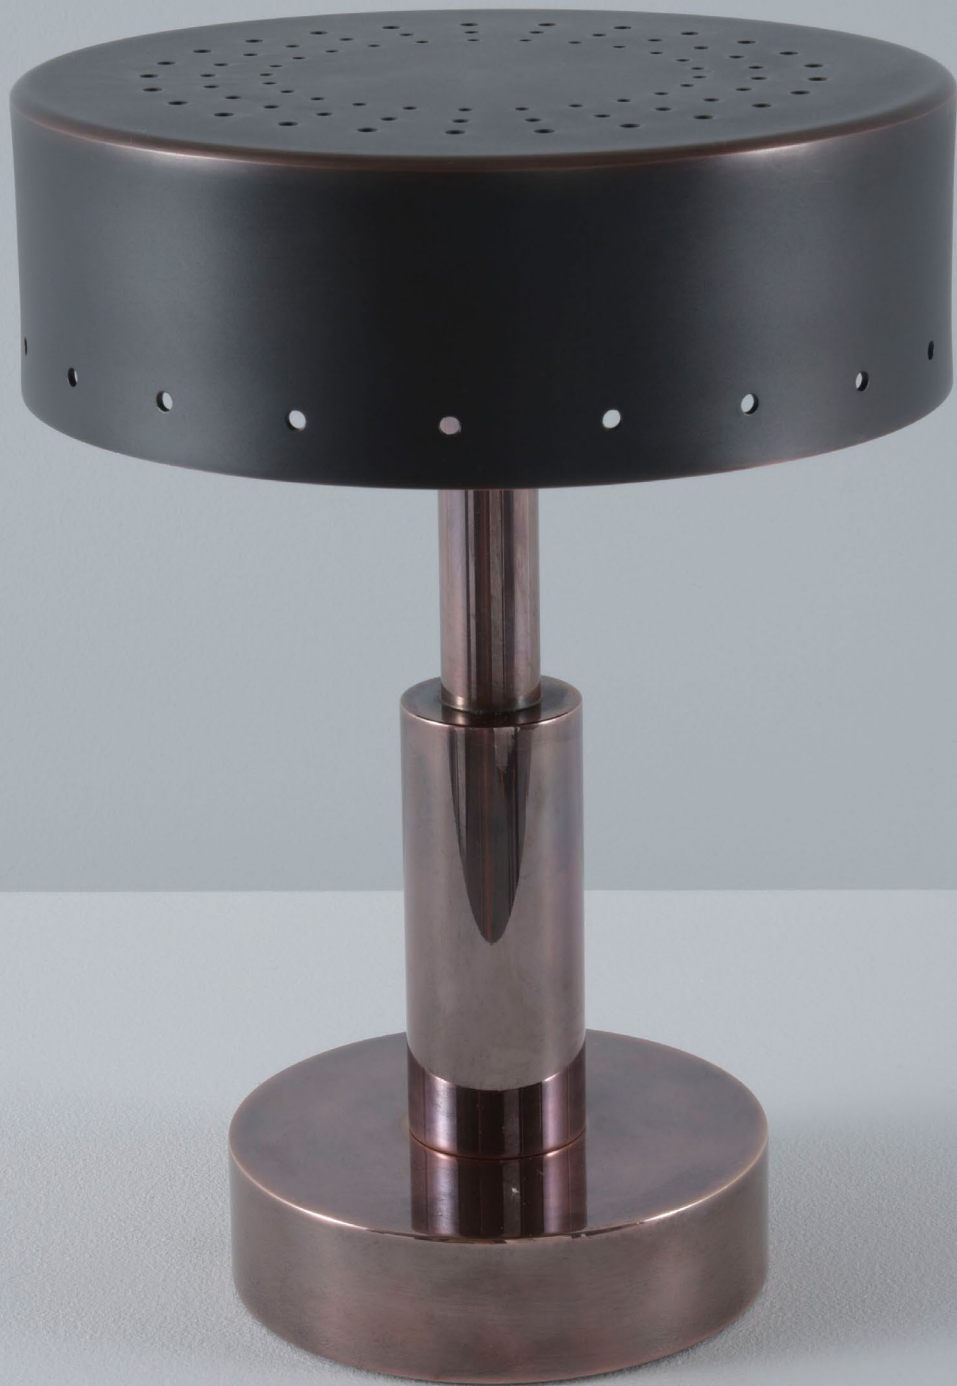

MINI MODERNE

COLLIER WEBB

www.collierwebb.com

MINI MODERNE

DIMENSIONS

Height: 8.8"/223mm

Width: 6.3"/160mm

FINISHES

Pictured here with a Blackened Copper shade and Antique Copper stem and base. Other metal colours and patinas are available to suit your interior.

Available in any of our standard finishes

BULB: 1W LED UNO 3.6V 2600k warm white

WEIGHT 2.8kg/6.2lbs

Note: Mini Moderne & Mini Shitake

Multiple point charging options:

4 POINT CHARGING PLATFORM:

2 lamp limit WITH shade

4 lamp limit WITHOUT shade

12 POINT CHARGING PLATFORM:

6 lamp limit WITH shade

12 lamp limit WITHOUT shade

Mini Drum, Mini Glass Drum & Mini Bourse

4 POINT CHARGING PLATFORM:

4 lamp limit WITH shade

12 POINT CHARGING PLATFORM:

12 lamp limit WITH shade

CARE INSTRUCTIONS: Simply dust regularly with a clean soft cloth. Care should be taken not to use abrasives of any kind