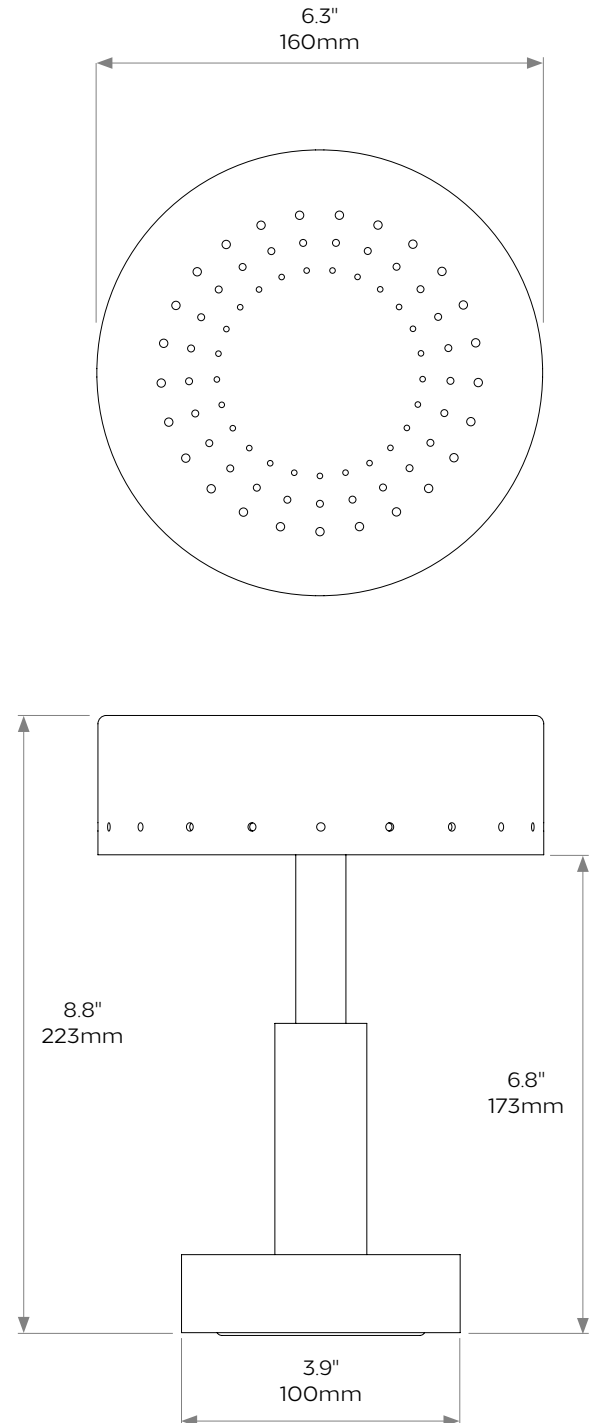

MINI MODERNE

COLLIER WEBB

www.collierwebb.com

MINI MODERNE

DIMENSIONS

Height: 8.8"/223mm

Width: 6.3"/160mm

FINISHES

WEIGHT 2.8kg/6.2lbs

Note: Mini Moderne & Mini Shitake

Multiple point charging options:

4 POINT CHARGING PLATFORM:

2 lamp limit WITH shade

4 lamp limit WITHOUT shade

12 POINT CHARGING PLATFORM:

6 lamp limit WITH shade

12 lamp limit WITHOUT shade

Mini Drum, Mini Glass Drum & Mini Bourse

4 POINT CHARGING PLATFORM:

4 lamp limit WITH shade

12 POINT CHARGING PLATFORM:

12 lamp limit WITH shade

CARE INSTRUCTIONS: Simply dust regularly with a clean soft cloth. Care should be taken not to use abrasives of any kind

PRODUCT CODE PL001

Due to the hand-crafted nature of some products, stated dimensions may have a tolerance of $\pm 1/4"/6\text{mm}$.
If tighter tolerances are required for a specific installation, please state on your enquiry