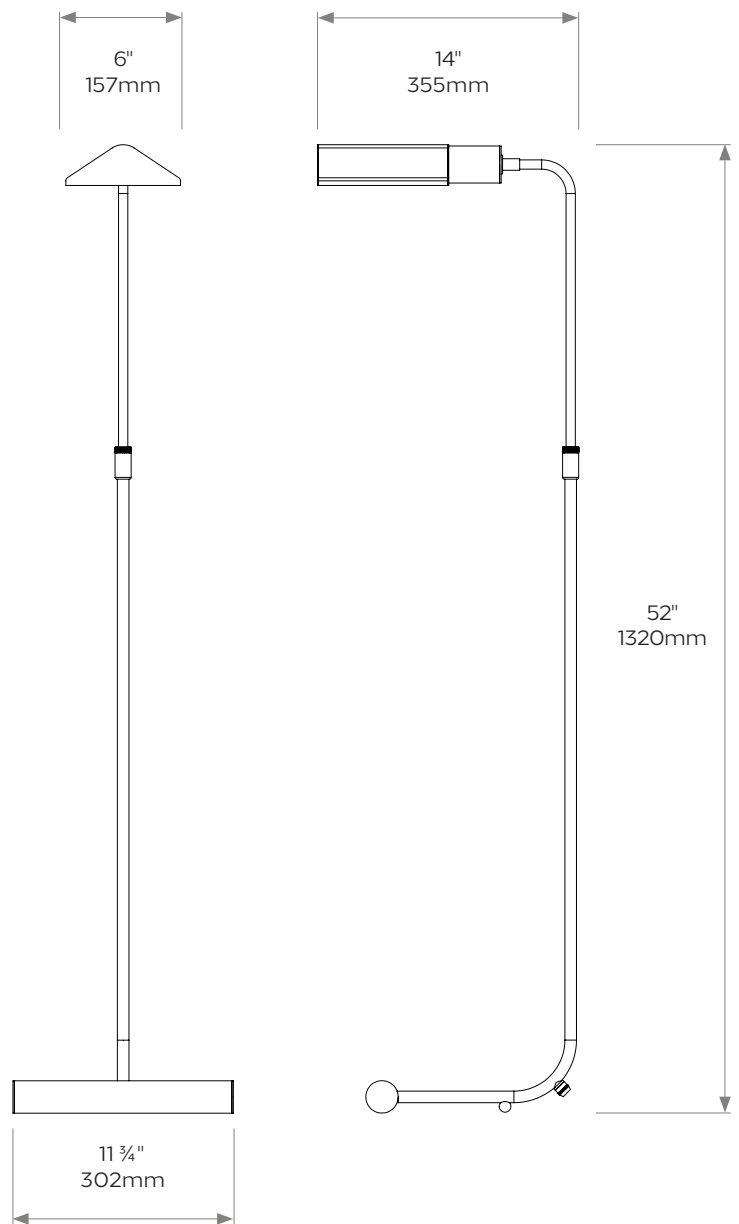

Pictured here in Antique Bronze, this lamp is also available in any of our standard metal finishes.

DIMENSIONS

Height at Full extension: 52"/1320mm

Height at full retraction: 39"/991mm

Width: 11 3/4"/302mm

Depth: 14"/355mm

BULB TYPE

UK E27 3m flex - foot switch 500mm from base

- black or white plug - black or white switch

EU E27 3m flex - foot switch 500mm from base

- black or white euro plug - black or white switch

US E26 Plain - 3m flex - foot switch 500mm from base

- black or white 2 pin plug - black or

white switch

Weight 4.25kg/9lbs

Care instructions: Simply dust regularly with a clean soft cloth. Care should be taken not to use abrasives of any kind.

Product code HL020

Due to the hand-crafted nature of some products, stated dimensions may have a tolerance of $\pm 1/4"/6\text{mm}$.
If tighter tolerances are required for a specific installation, please state on your enquiry